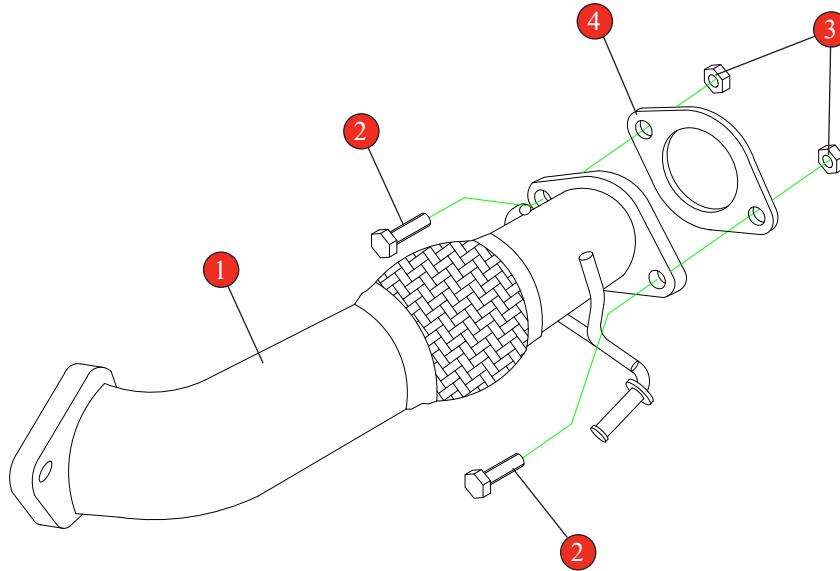

<b>Car</b>	Hyundai i30 N / N Performance (Non GPF models)	<b>Part No.</b>	SHYP103
<b>Year</b>	2017 - 2018	<b>Fit Kits</b>	338FK
<b>Notes</b>	Where not supplied use original fittings.	<b>Features</b>	Pipe Diameter:- 76.2mm

Estimated Fitting Time: 60 Minutes

NO.	PART NO.	DESCRIPTION	QTY
1	012HY	Front Flex Pipe	1
<b>Fit Kit</b>			
2	Z017.12791	M12 x 35mm Hex Set Screw	2
3	Z017.10182	M12 Nut	2
4	Z033.10062	Gasket	1

E-MARK	N/A
DATE	30/11/20
ISSUE	03
AUTHORISED	M.YDLIBI

**NOTE:** ENSURE SCORPION SYSTEM IS CLEAR OF MOVING PARTS AND ALL ORIGINAL FUNCTIONS WORK CORRECTLY.

STAY CONNECTED TO RED POWER.